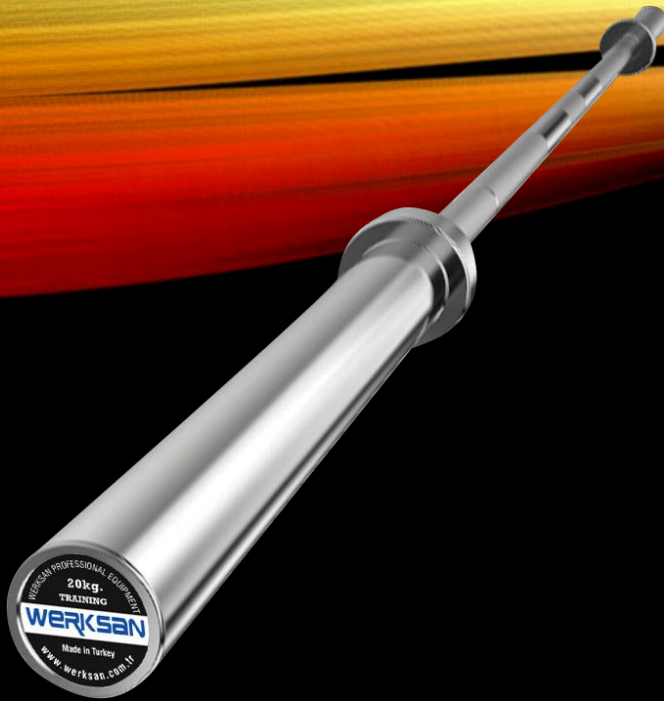

IWFTBM 20
IWF APPROVED TRAINING MEN
BAR 20 KG DISC /
Length ;2200 mm / 86.61 in
Weight 20 kg / 44.09 lbs
Certification IWF
Loadable Sleeve Length 415 mm /
16.34 in
Flange Width 30 mm / 1.18 in
Sleeve Diameter 50 mm / 1.97 in.
Knurling 1.2 – Training
Warranty ;5 years