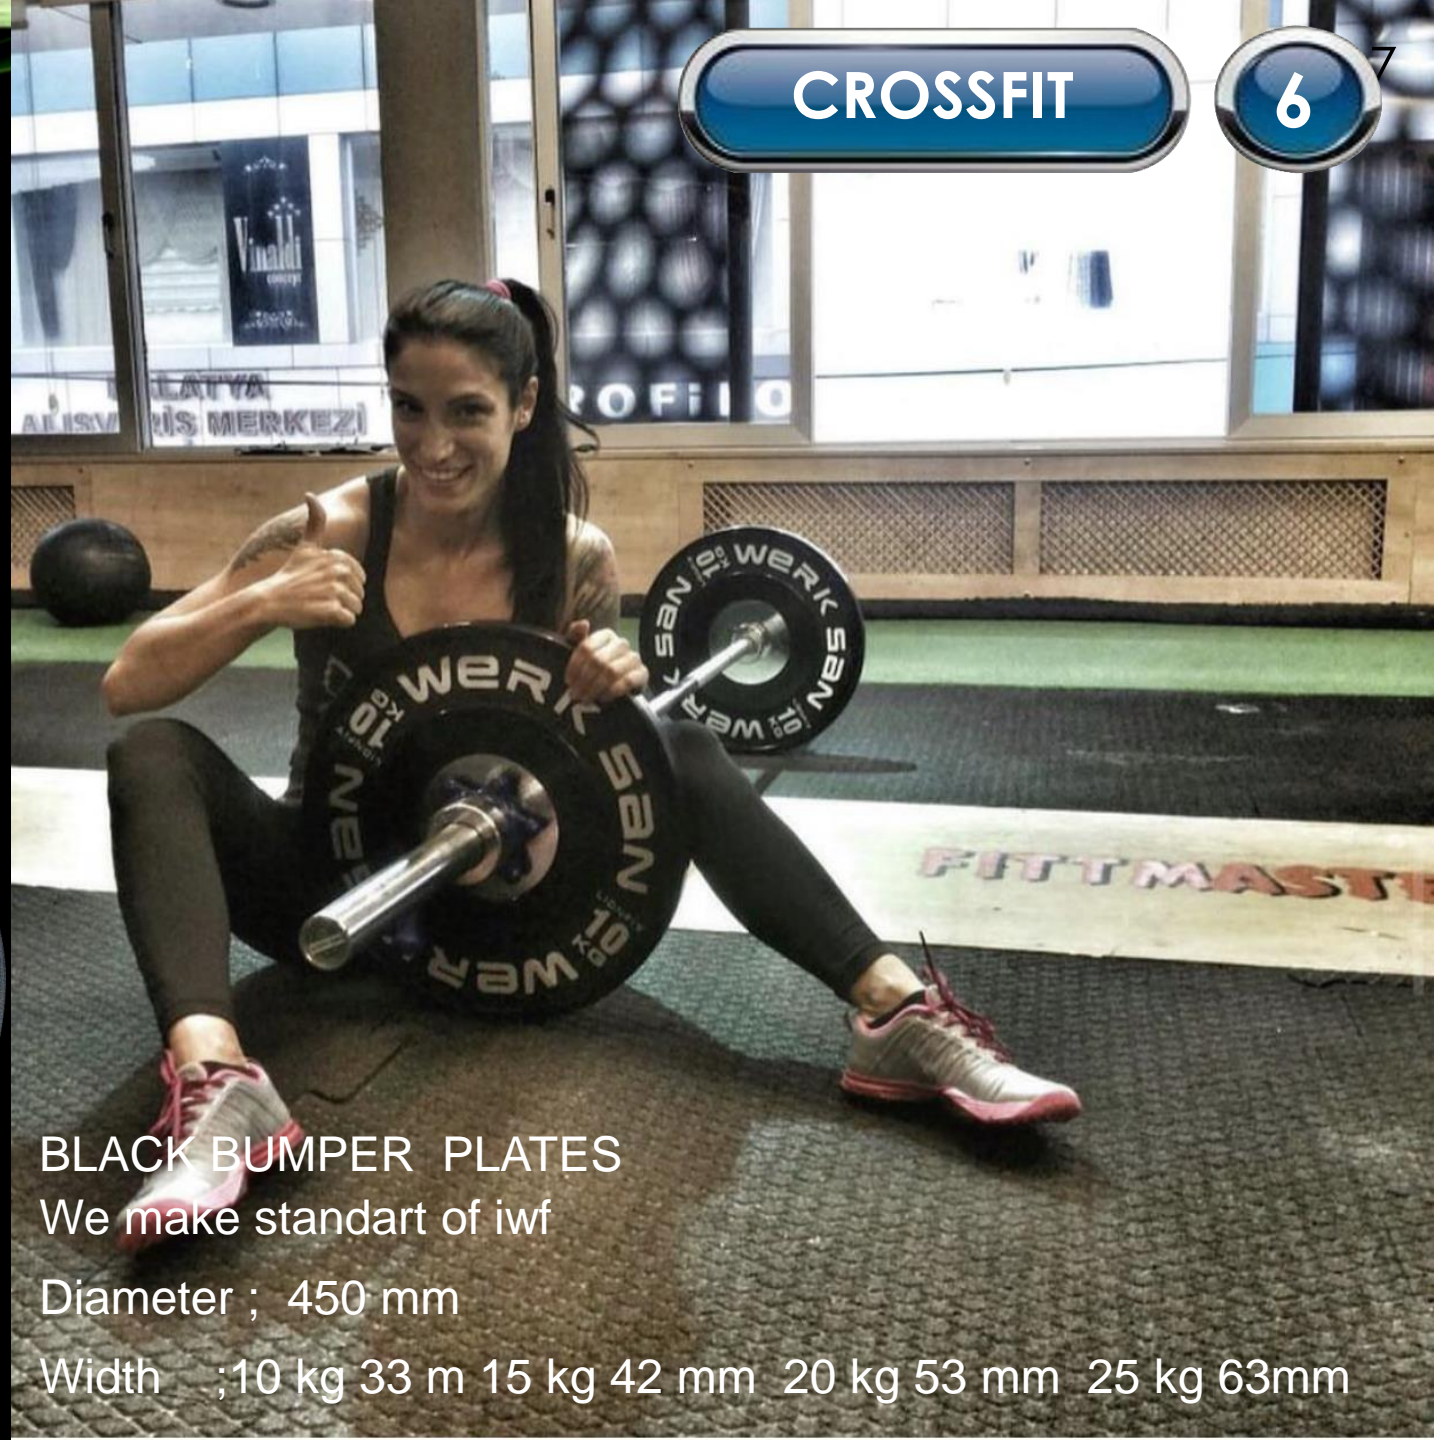

# COLORED

BUMPER PLATES

COLORED BUMPER PLATES , WE MAKE STANDART OF IWF.

DIAMETER ; 450 MM

WIDTH ; 10 KG 33 M 15 KG 42 MM 20 KG 53 MM 25 KG 63 MM

CROSSFIT

5

CROSSFIT