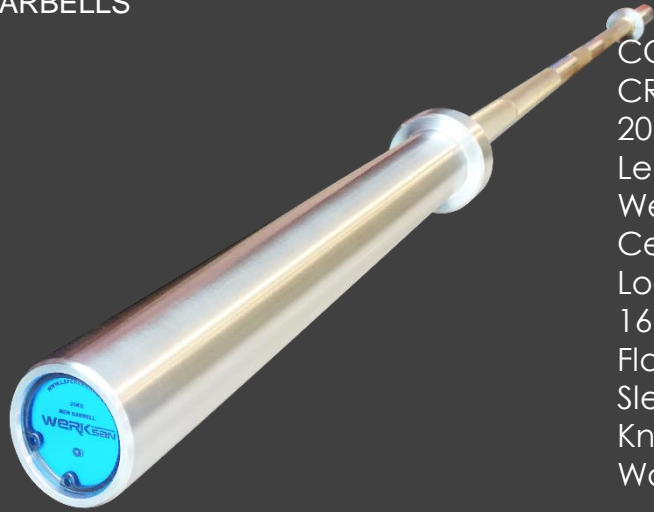

CROSSFIT COMPETITION

BARBELLS

CCB 20
CROSSFIT COMPETITION MEN BAR
20 KG
Length ;2200 mm / 86.61 in
Weight 20 kg / 44.09 lbs
Certification IWF
Loadable Sleeve Length 415 mm /
16.34 in
Flange Width 30 mm / 1.18 in
Sleeve Diameter 50 mm / 1.97 in.
Knurling 1.2 – Training
Warranty ;5 years