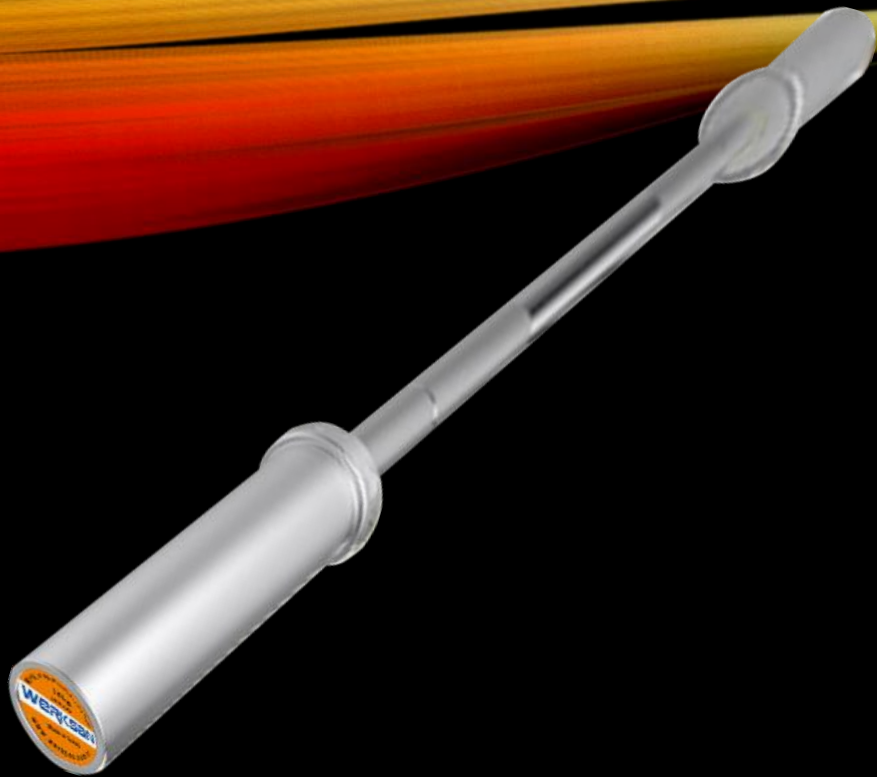

IWFTBE 10
IWF APPROVED TRAINING
EDUCATION BAR 10 KG
DISC /
Length ;1800 mm Weight
10 kg / Certification IWF
Loadable Sleeve Length
250 mm Flange Width 25
mm
Sleeve Diameter 50 mm /
1.97 in.
Knurling 1.2 – Training
Warranty ;5 years