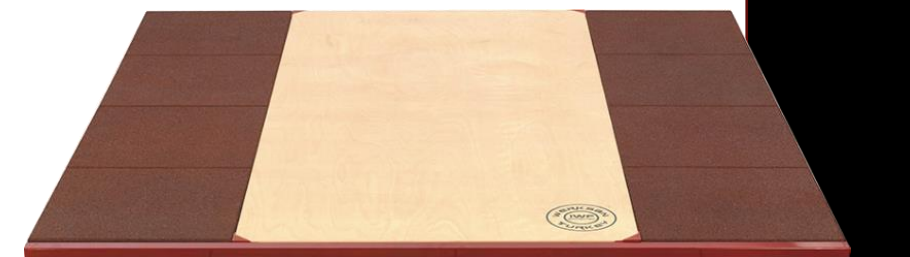

IWFTP220
IWF APPROVED TRAINING PLATFORM 2X2 MT
Thickness; 3 cm
Weight 162 kg Certification IWF
Material; Wood/Hard rubber
Warranty ;5 years

IWF
APPROVED
EQUIPMENTS
TRAINING