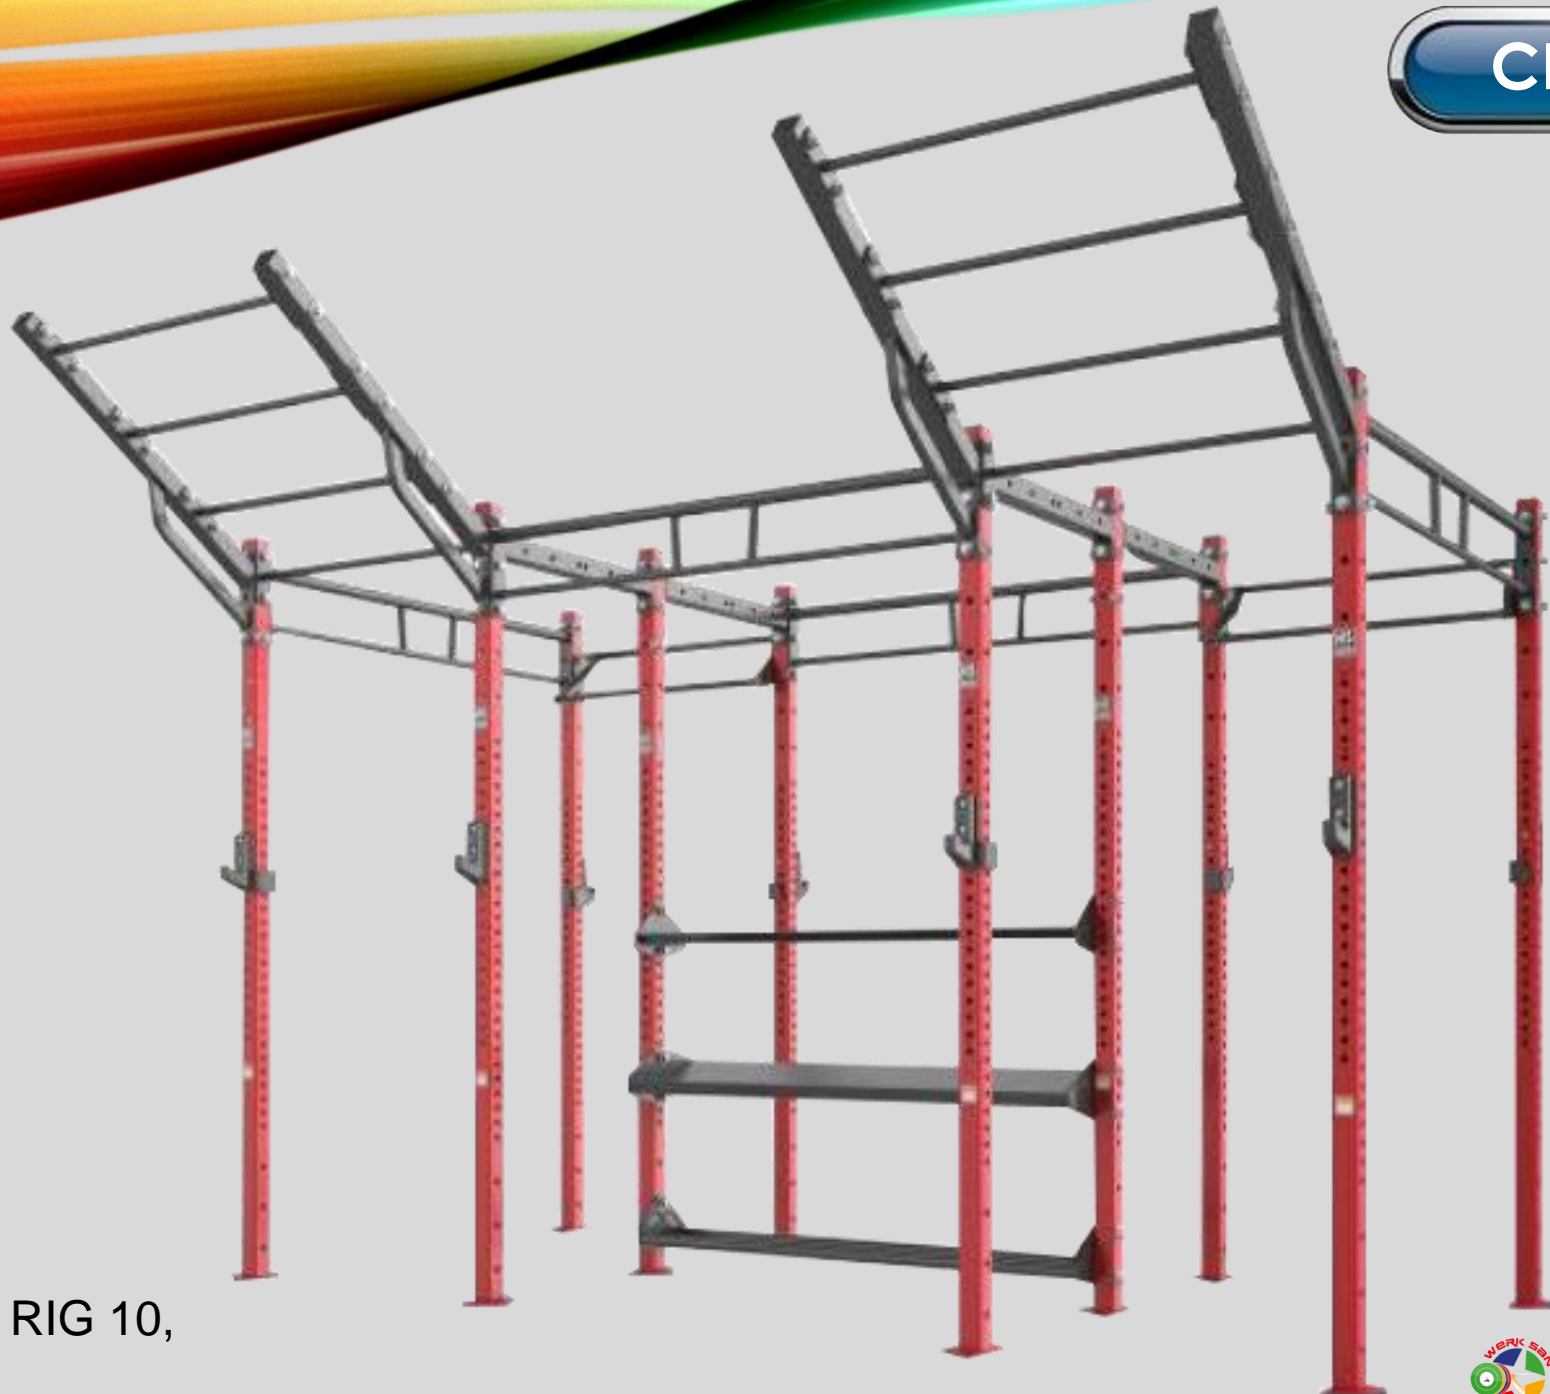

WALL TARGET  
+WOOD

ROPE HOLDER

PRO POWER RACK+3\*2MT  
PLATFORM

CROSSFIT

20

LIONFIT MONKEY RIG 10,

LIONFIT MONKEY RIG 8

RED 175 LBS / 80 KG