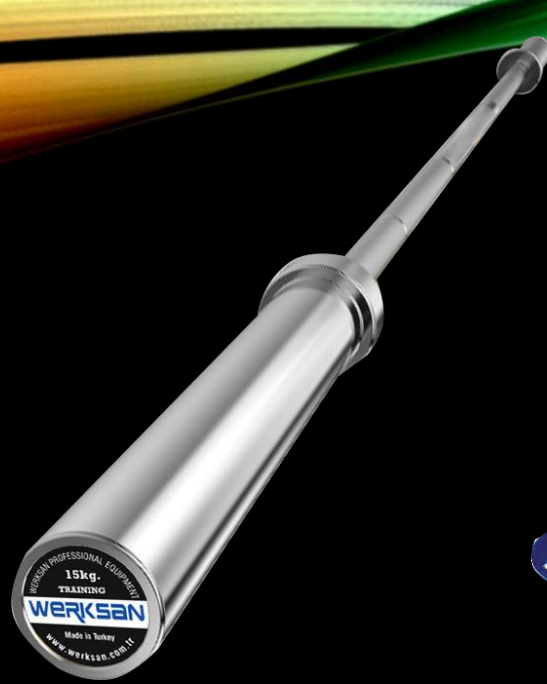

WEIGHTLIFTING

26

RASOUL MOTAMEDI (IRI)  
GOLD MEDAL

SNATCH  
177 KG

C&J  
220 KG

TOTAL  
397 KG

IWFTBM 20  
IWF APPROVED TRAINING MEN  
BAR 20 KG DISC /  
Length ;2200 mm / 86.61 in  
Weight 20 kg / 44.09 lbs  
Certification IWF  
Loadable Sleeve Length 415 mm /  
16.34 in  
Flange Width 30 mm / 1.18 in  
Sleeve Diameter 50 mm / 1.97 in.  
Knurling 1.2 – Training  
Warranty ;5 years