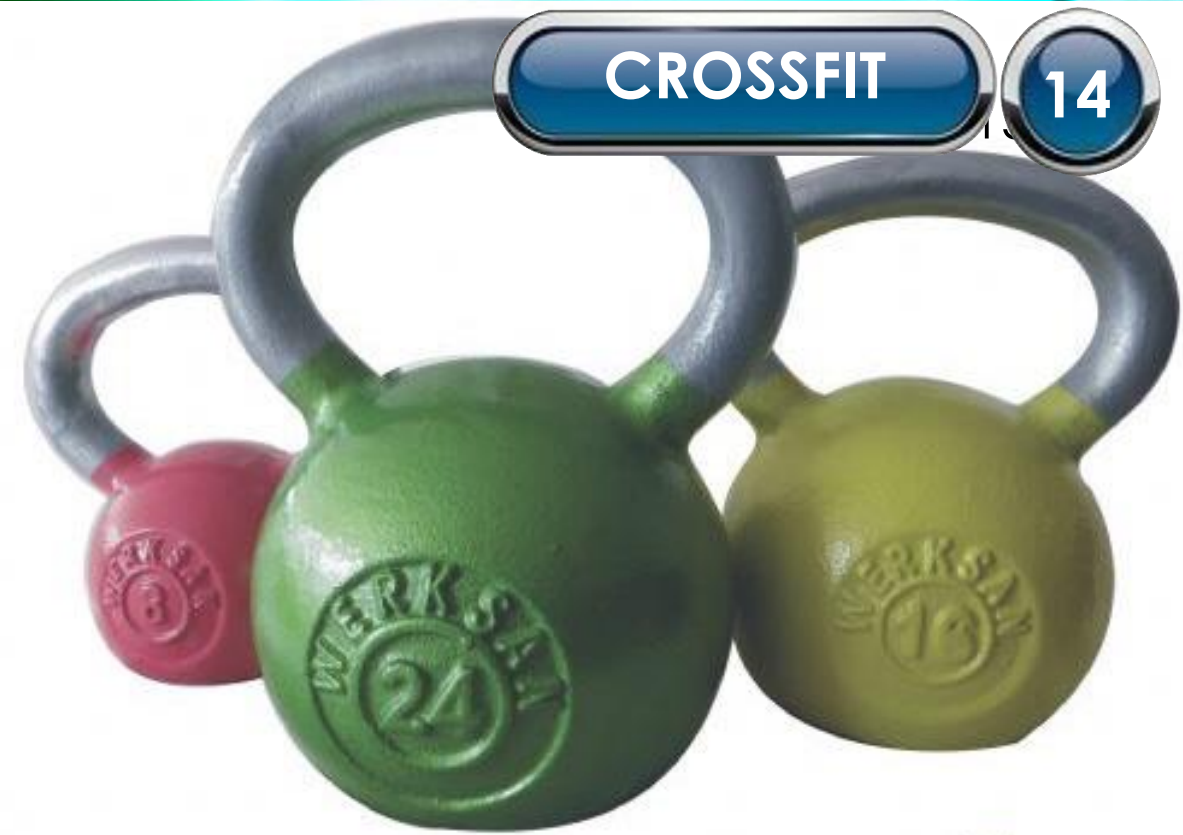

KETTLEBELLS

COLORED, WE MAKE STANDART OF IWF.
4KG-8KG-12KG-16 KG-20 KG-24KG-28KG

KETTLEBELL AND DUMBBELL RACK