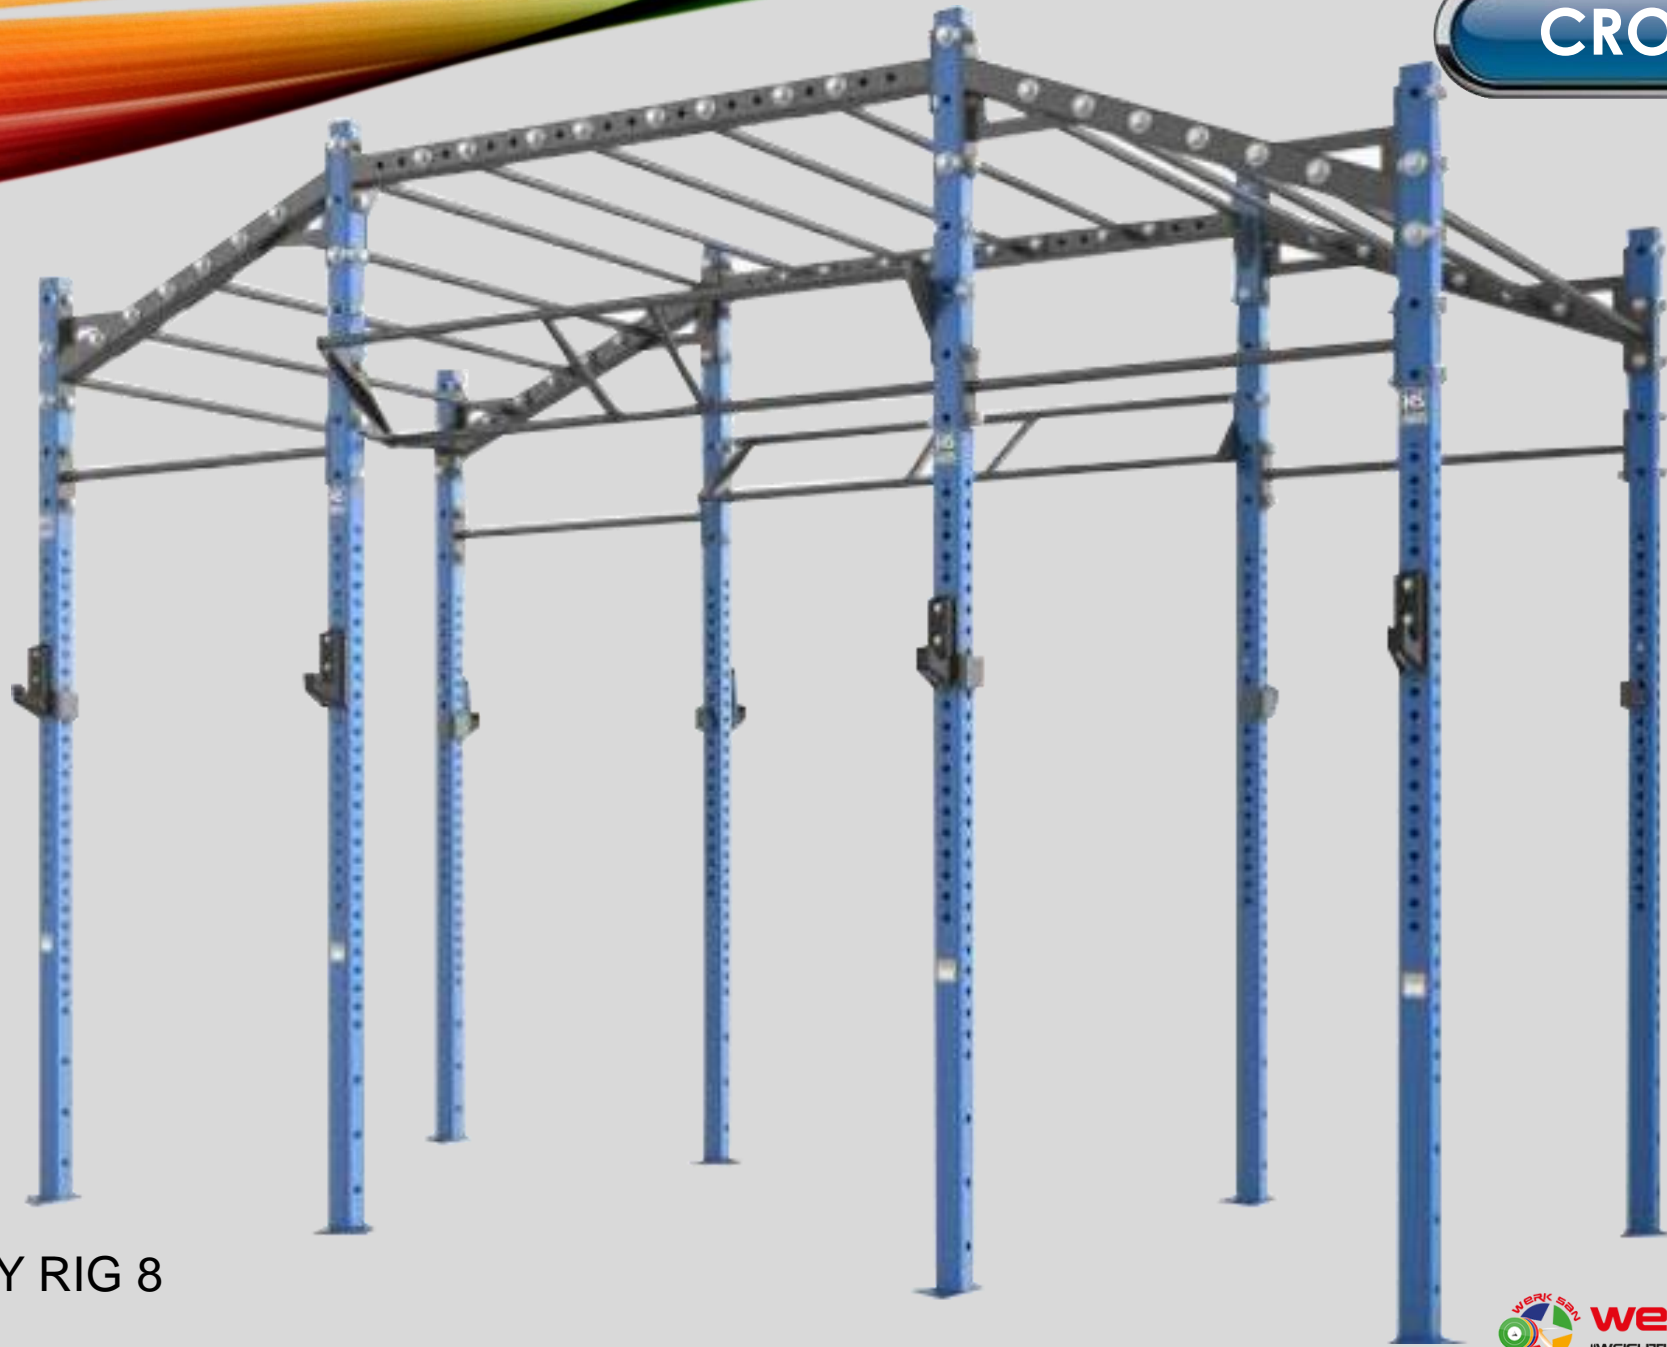

WALL TARGET  
+WOOD

ROPE HOLDER

PRO POWER RACK+3\*2MT  
PLATFORM

CROSSFIT

20

LIONFIT MONKEY RIG 10,

LIONFIT MONKEY RIG 8

RED 175 LBS / 80 KG