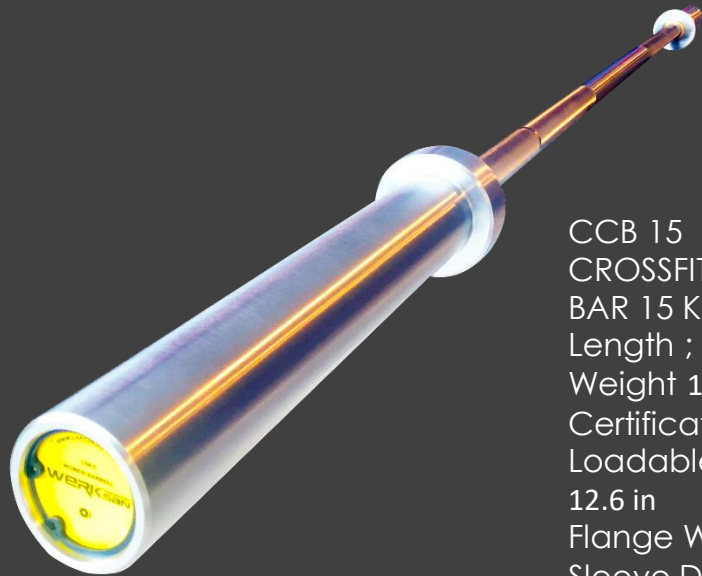

## BARBELLS

CCB 20  
CROSSFIT COMPETITION MEN BAR  
20 KG  
Length ;2200 mm / 86.61 in  
Weight 20 kg / 44.09 lbs  
Certification IWF  
Loadable Sleeve Length 415 mm /  
16.34 in  
Flange Width 30 mm / 1.18 in  
Sleeve Diameter 50 mm / 1.97 in.  
Knurling 1.2 – Training  
Warranty ;5 years