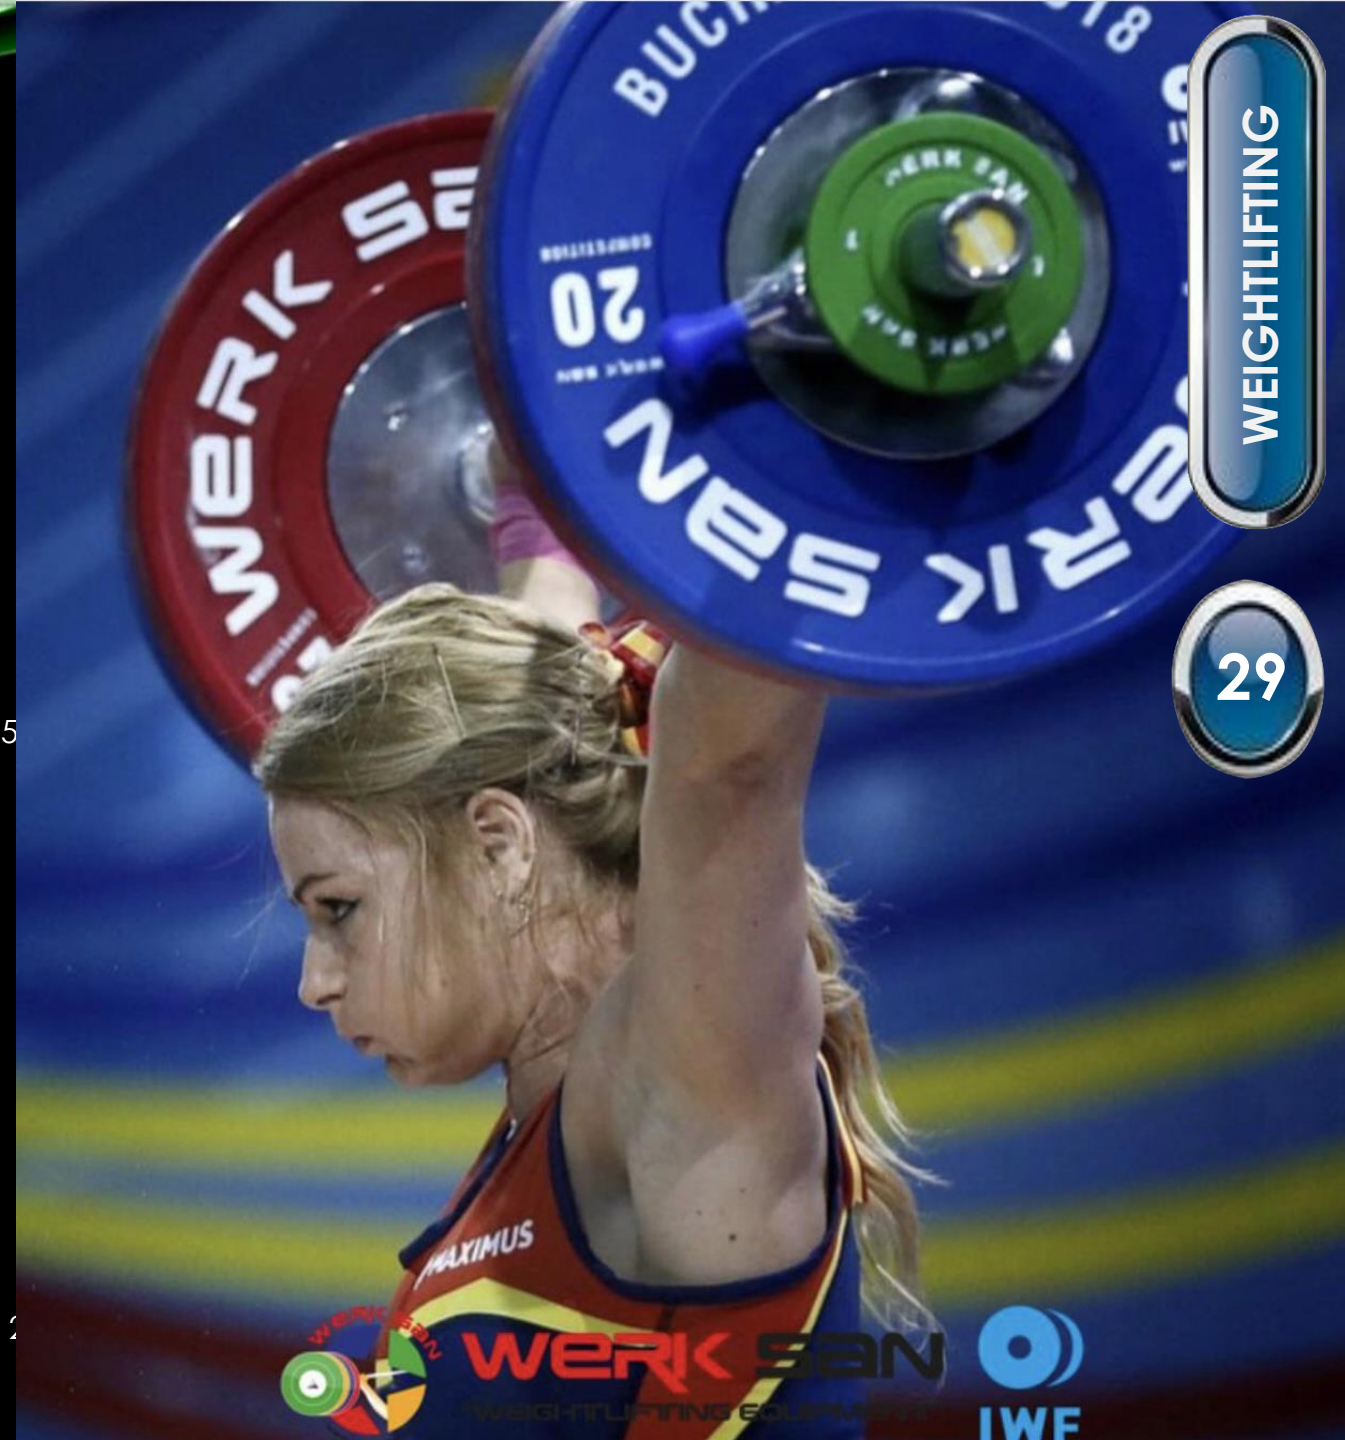

IWF APPROVED EQUIPMENTS

IWF COMPETITION DISCS

DIAMETER ; 450 MM

WIDTH ; 10 KG 34 M / 15 KG 42 MM / 20 KG 54 MM / 25 KG 64 MM

WEIGHTLIFTING

29

WERK SAN

WEIGHTLIFTING EQUIPMENT

IWF